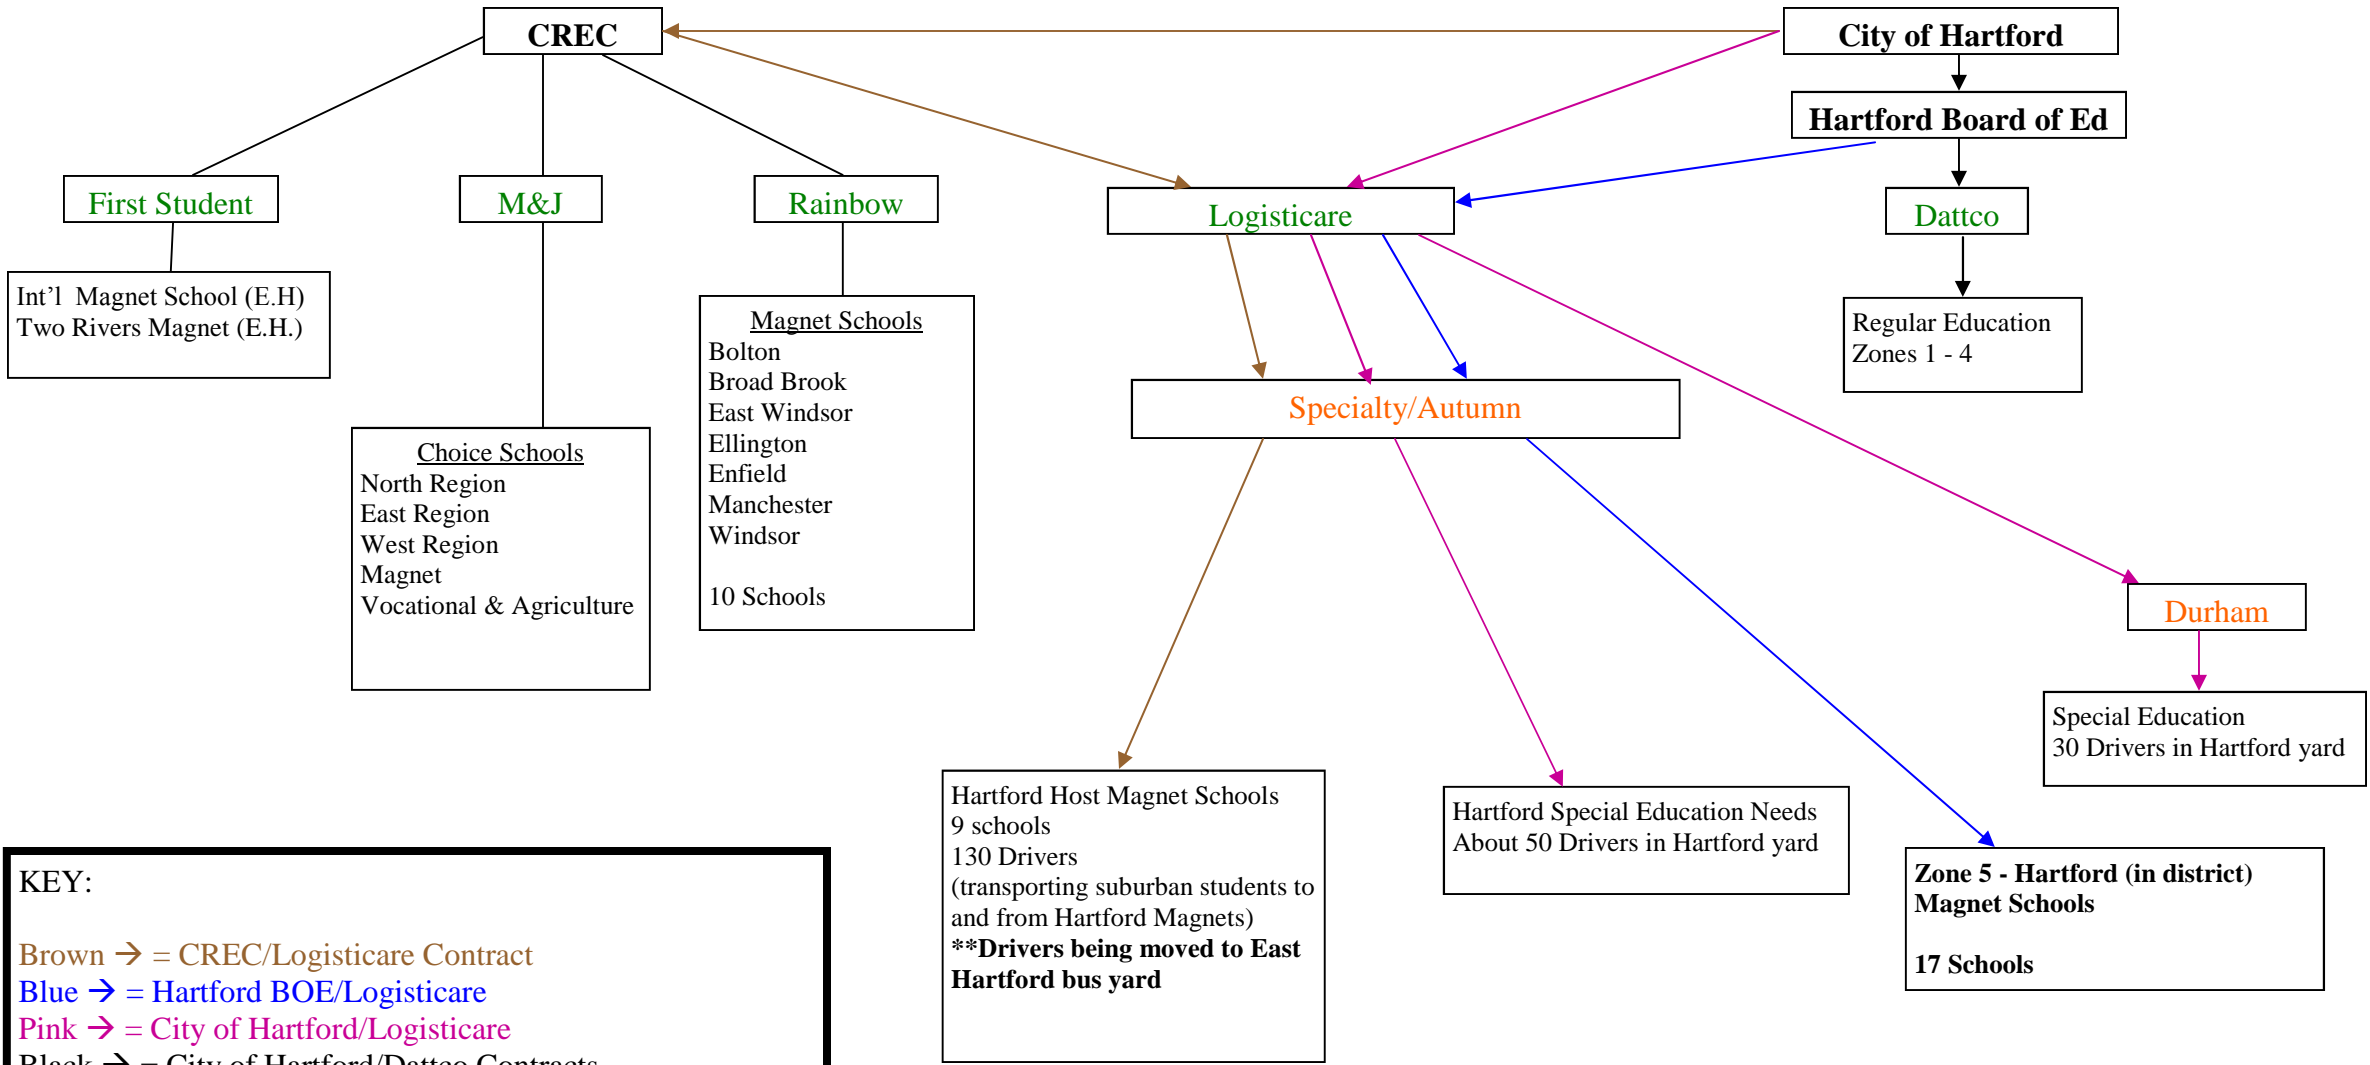

HARTFORD SCHOOL BUS SYSTEM

KEY:

- Brown → = CREC/Logisticare Contract
- Blue → = Hartford BOE/Logisticare
- Pink → = City of Hartford/Logisticare
- Black → = City of Hartford/Dattco Contracts
Zones 1 - 4
- Green = Contractors
- Orange = Sub Contractors