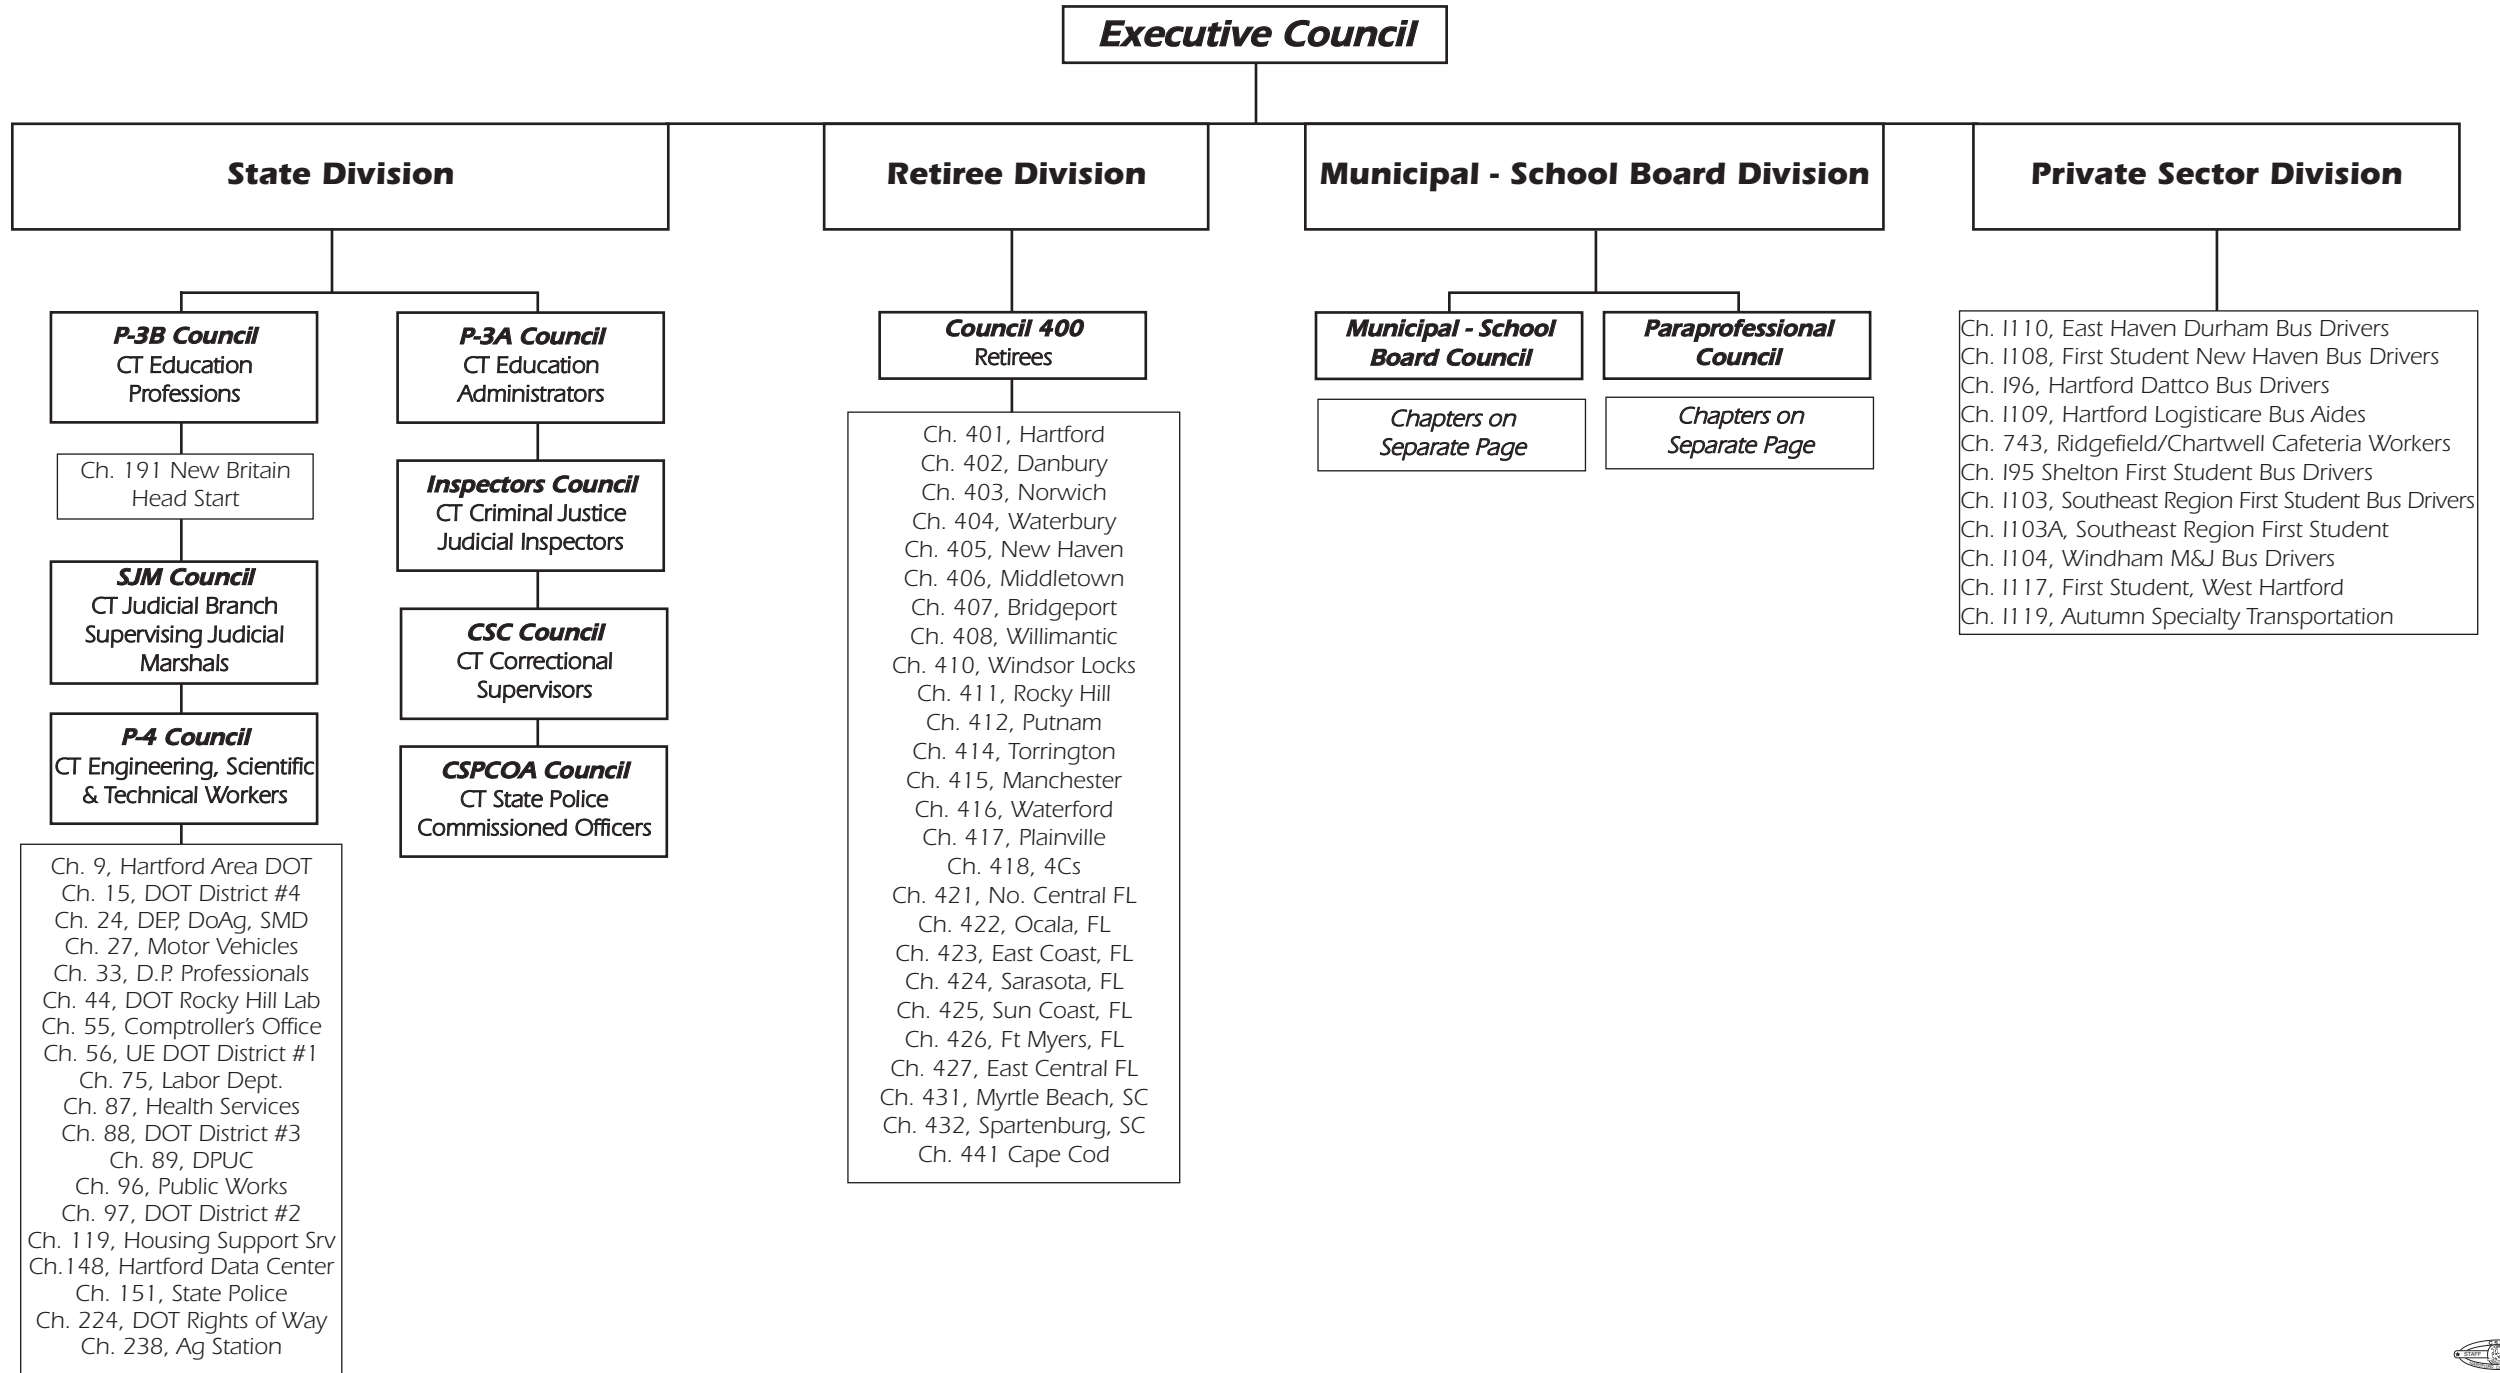

# CSEA/SEIU Local 2001 Structure

**Paraprofessional  
Council**

Ch. 177, ACES Job Coaches, Driver Assistants  
Ch. 102, Andover School District  
Ch. 105, Avon Paraprofessionals  
Ch. 1118, Bethany Paraprofessionals  
Ch. 103, Brookfield Paraprofessionals  
Ch. 199, Burlington Harwinton Region #10 Paras  
Ch. 108, Cheshire Instructional Assistants  
Ch. 109, Danbury Bd of Ed/Paraprofessionals  
Ch. 111, Easton Region #9 Bd of Ed  
Ch. 974, Easton/JBHS Teachers Asst, Custodians  
Ch. 116, East Windsor Non Certified School Staff  
Ch. 980, Enfield Paraprofessionals  
Ch. 119, Fairfield Paraprofessionals  
Ch. 122, Groton Paraprofessionals  
Ch. 124, Hebron Bd of Ed  
Ch. 919, Lebanon Paraprofessionals  
Ch. 1112, Mansfield Instructional Assistants  
Ch. 131, Monroe Paraprofessionals  
Ch. 135, Montville Paraprofessionals  
Ch. 141, New Fairfield Paraprofessionals  
Ch. 145, Plainville Paraprofessionals  
Ch. 741, Ridgefield Paraprofessionals  
Ch. 194, Seymour Paraprofessionals  
Ch. 149, Southington Paraprofessionals  
Ch. 158, Tolland/Bd of Ed Paraprofessionals  
Ch. 968, Waterbury/Teacher Assistants  
Ch. 173, Woodbridge Paraprofessionals  
Ch. 147, RHAM Region #8 Bd of Ed Paras, Custodians  
Ch. 143, Orange Bd of Ed Secretaries, Aides  
Ch. 146, Prospect Region #16 Secretaries, Paras  
Ch. 974, Redding Region #9 Non-Certified Staff  
Ch. 151, Stafford Springs Non-Certified Bd of Ed  
Ch. 152, Sterling Bd of Ed Paraprofessionals, Custodians  
Ch. 155, Thompson/ Bd of Ed Paras, Cafeteria, Nurses  
Ch. 160, Voluntown Bd of Ed Employees  
Ch. 166, Wethersfield Secretaries, Paraprofessionals  
Ch. 1106, Willington Bd of Ed Paras, Sec, Nurses, Custodians